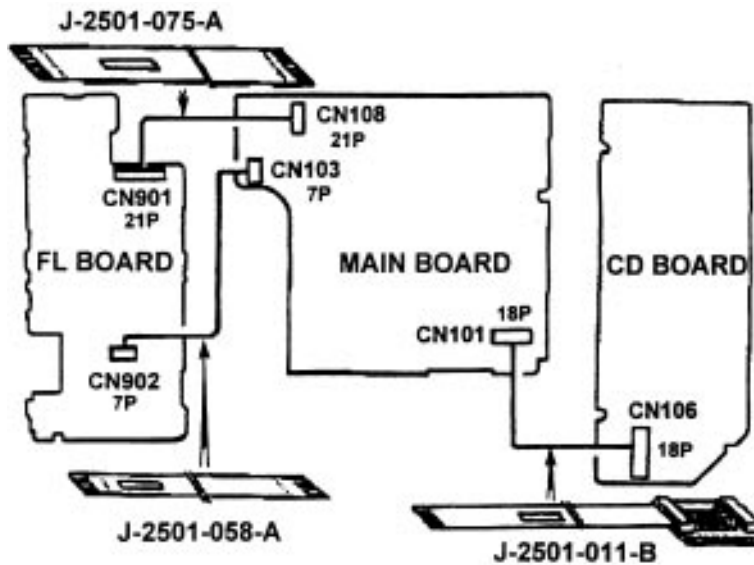

Hi-Fi Products Service Bulletin

CSA-13

Sony Service Company - Technical Services
A Division of Sony Electronics Inc.
Sony Drive, Park Ridge, New Jersey 07656

Model: HCD-C55

No. 412

Subject: Extension Jig Cable Available

Date: September 28, 1994

Symptom:

(**) Extension jig cables are needed for operation/testing while servicing this unit.

Solution:

POINTS CONNECTED	DESCRIPTION	PART NUMBER
FL BD, (CN 901) TO MAIN BD, (CN108)	CABLE, EXTENSION	J-2501-075-A
FL BD, (CN902) TO MAIN BD, (CN103)	CABLE, EXTENSION	J-2501-058-A
MAIN BD, (CN101) TO CD BD, (CN106)	CABLE, EXTENSION	J-2501-011-B

Filename: HFP0412.SB
Directory: J:\SBDOC\SEP94
Template: C:\WINWORD\S_BULL.DOT
Title: hcdc55
Subject: extension cables
Author: Hoyt Wing Lee
Keywords:
Comments:
Creation Date: 09/28/94 11:19 AM
Revision Number: 2
Last Saved On: 09/28/94 11:19 AM
Last Saved By: Hoyt Wing Lee
Total Editing Time: 0 Minutes
Last Printed On: 04/01/96 10:56 AM
As of Last Complete Printing
Number of Pages: 2
Number of Words: 129 (approx.)
Number of Characters: 737 (approx.)